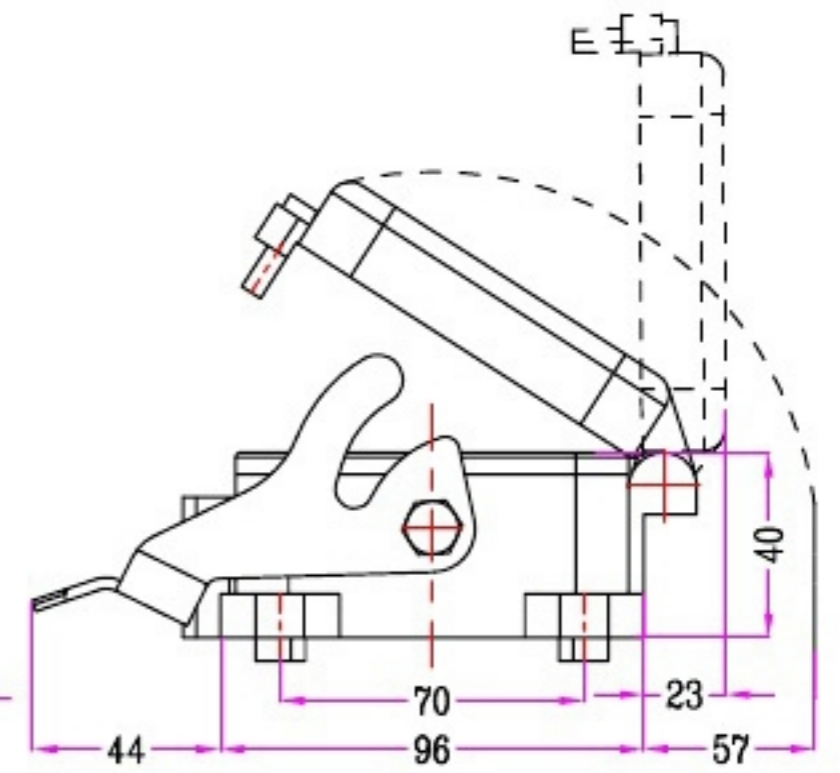

1	2	3	4	5
Identification	Type name	Part number	Thread(M/PG)	Lever type
Housings Bulkhead mounting With thermo-Plastic cover	HZW-HV48B-ST-CV-1PL	91 526 048 001		Metal
				Your Choice

REVISION DATA				
SYM	ECN	DESCRIPTION	DATE	APPROVED

Bulkhead mounting  
Panel cut out

	SIGNATURE	DATE	Units	mm	 宁波欧科瑞连接器有限公司 NINGBO OKERUI CONNECTOR CO.,LTD.		
DRAW			Size	A4			
DESIGN			Scale		TYPE NAME	HZW-HV48B-ST-CV-1PL	
CHECK			Sheet	1/1	Part number	91 526 048 001	REV
APPROVE			Proj.		File path	OKR.48V.H48VL	A0