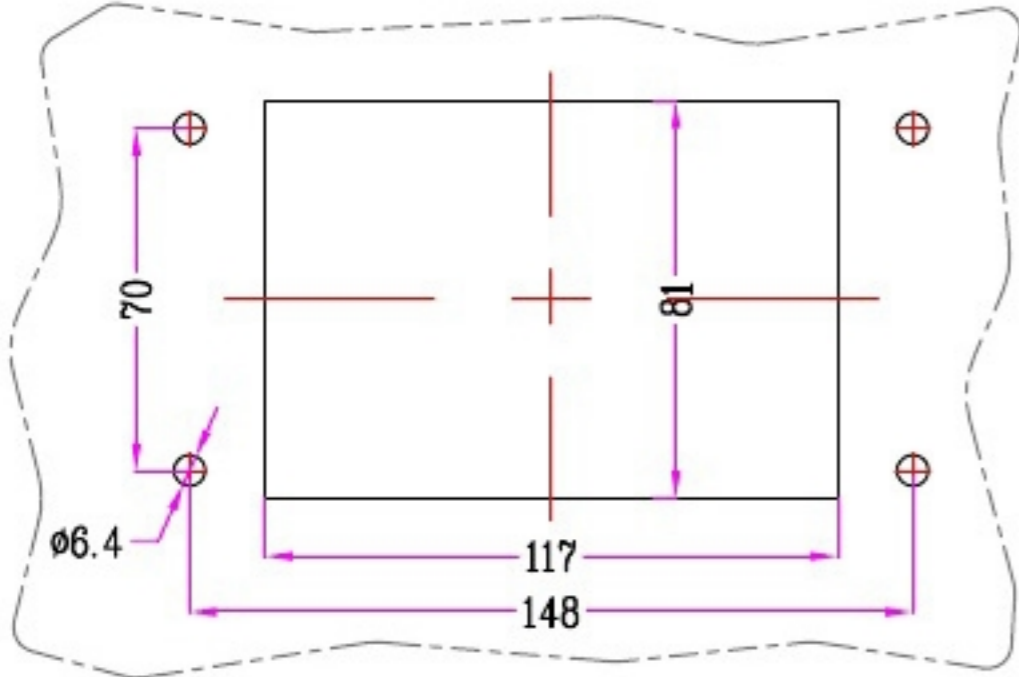

1	2	3	4	5
Identification	Type name	Part number	Thread(M/PG)	Lever type
Housings Bulkhead mounting With thermo-Plastic cover	HZW-HV48B-ST-CV-1PL	91 526 048 001		Metal
				Your Choice

REVISION DATA				
SYM	ECN	DESCRIPTION	DATE	APPROVED

Bulkhead mounting  
Panel cut out

	SIGNATURE	DATE	Units	mm	 宁波欧科瑞连接器有限公司 NINGBO OKERUI CONNECTOR CO.,LTD.		
DRAW			Size	A4			
DESIGN			Scale		TYPE NAME	HZW-HV48B-ST-CV-1PL	
CHECK			Sheet	1/1	Part number	91 526 048 001	REV
APPROVE			Proj.		File path	OKR.48V.H48VL	A0