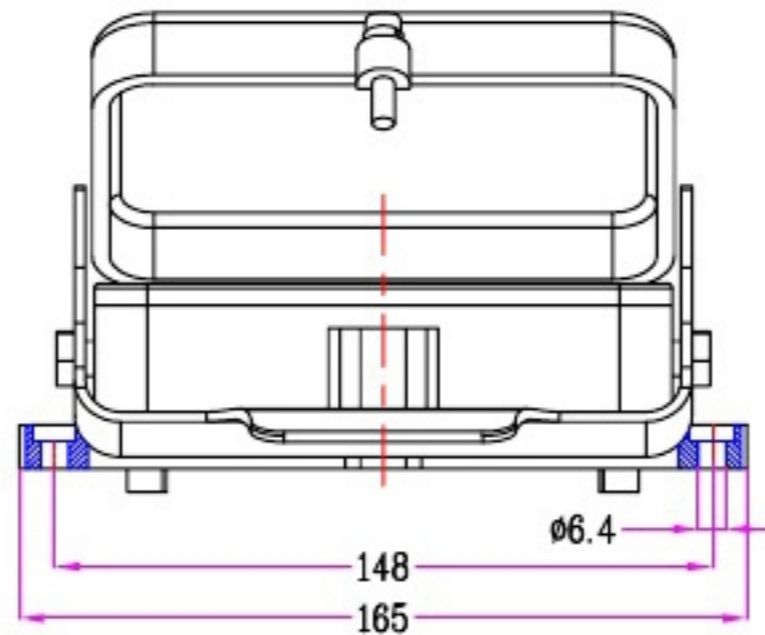

1	2	3	4	5
Identification	Type name	Part number	Thread(M/PG)	Lever type
Housings Bulkhead mounting With thermo-Plastic cover	HZW-HV48B-ST-CV-1PL	91 526 048 001		Metal
				Your Choice

REVISION DATA				
SYM	ECN	DESCRIPTION	DATE	APPROVED

Bulkhead mounting  
Panel cut out

	SIGNATURE	DATE	Units	mm	 宁波欧科瑞连接器有限公司 NINGBO OKERUI CONNECTOR CO.,LTD.		
DRAW			Size	A4			
DESIGN			Scale		TYPE NAME	HZW-HV48B-ST-CV-1PL	
CHECK			Sheet	1/1	Part number	91 526 048 001	REV
APPROVE			Proj.		File path	OKR.48V.H48VL	A0