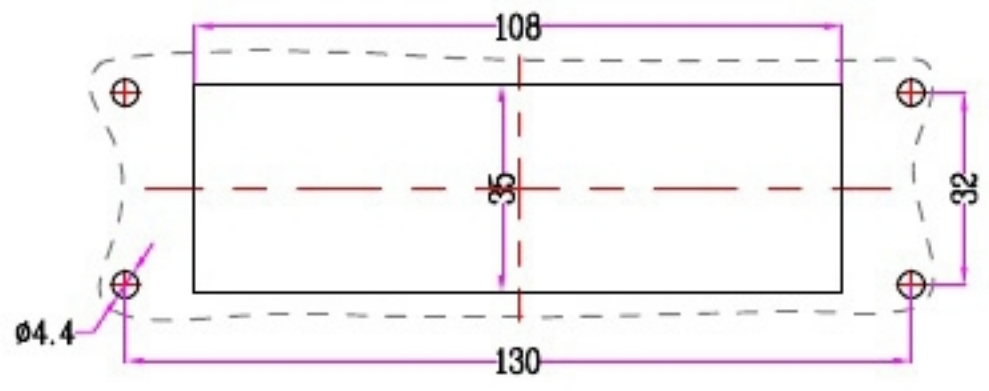

1	2	3	4	5
Identification	Type name	Part number	Thread(M/PG)	Lever type
Housings Bulkhead mounting With thermo-Plastic cover	HZW-HV24B-ST-CV-1PL	91 504 024 202		Metal
				Your Choice

REVISION DATA				
SYM	ECN	DESCRIPTION	DATE	APPROVED

Bulkhead mounting  
Panel cut out

	SIGNATURE	DATE	Units	mm	 宁波欧科瑞连接器有限公司 NINGBO OKERUI CONNECTOR CO.,LTD.		
DRAW			Size	A4			
DESIGN			Scale		TYPE NAME	HZW-HV24B-ST-CV-1PL	
CHECK			Sheet	1/1	Part number	91 504 024 202	REV
APPROVE			Proj.		File path	OKR. 24V. H24VL	A0