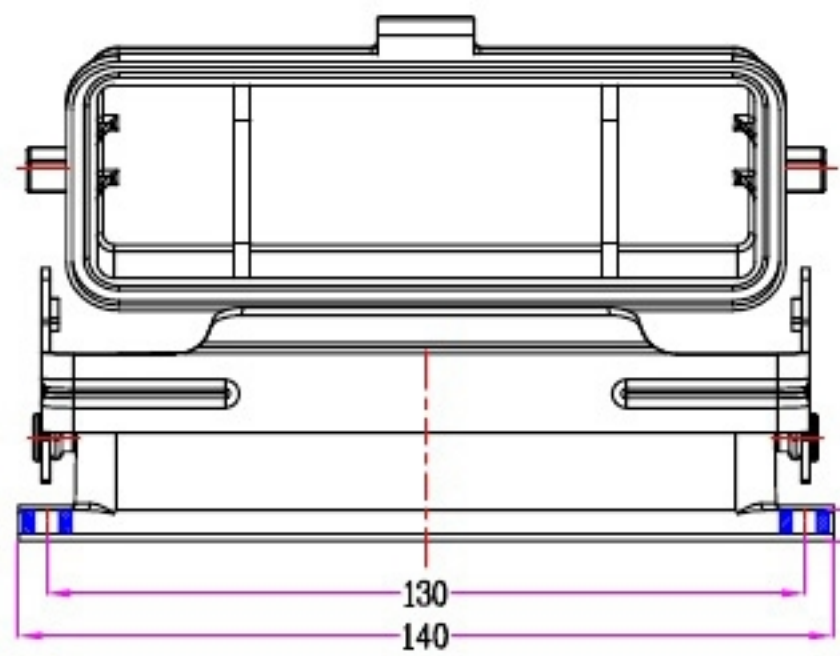

1	2	3	4	5
Identification	Type name	Part number	Thread(M/PG)	Lever type
Housings Bulkhead mounting With thermo-Plastic cover	HZW-HV24B-ST-CV-1PL	91 504 024 202		Metal
				Your Choice

REVISION DATA				
SYM	ECN	DESCRIPTION	DATE	APPROVED

Bulkhead mounting  
Panel cut out

	SIGNATURE	DATE	Units	mm	 宁波欧科瑞连接器有限公司 NINGBO OKERUI CONNECTOR CO.,LTD.		
DRAW			Size	A4			
DESIGN			Scale		TYPE NAME	HZW-HV24B-ST-CV-1PL	
CHECK			Sheet	1/1	Part number	91 504 024 202	REV
APPROVE			Proj.		File path	OKR. 24V. H24VL	A0