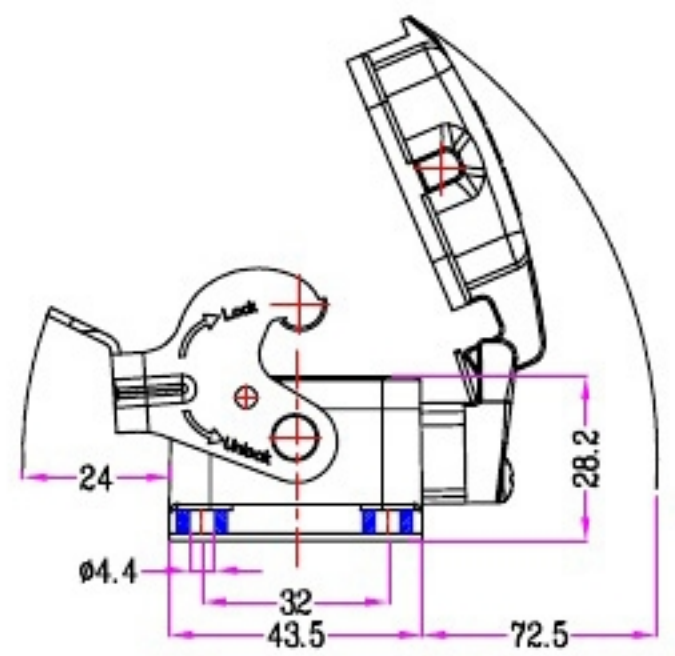

1	2	3	4	5
Identification	Type name	Part number	Thread(M/PG)	Lever type
Housings Bulkhead mounting With thermo-Plastic cover	HZW-HV24B-ST-CV-1PL	91 504 024 202		Metal
				Your Choice

REVISION DATA				
SYM	ECN	DESCRIPTION	DATE	APPROVED

Bulkhead mounting  
Panel cut out

	SIGNATURE	DATE	Units	mm	 宁波欧科瑞连接器有限公司 NINGBO OKERUI CONNECTOR CO.,LTD.		
DRAW			Size	A4			
DESIGN			Scale		TYPE NAME	HZW-HV24B-ST-CV-1PL	
CHECK			Sheet	1/1	Part number	91 504 024 202	REV
APPROVE			Proj.		File path	OKR. 24V. H24VL	A0