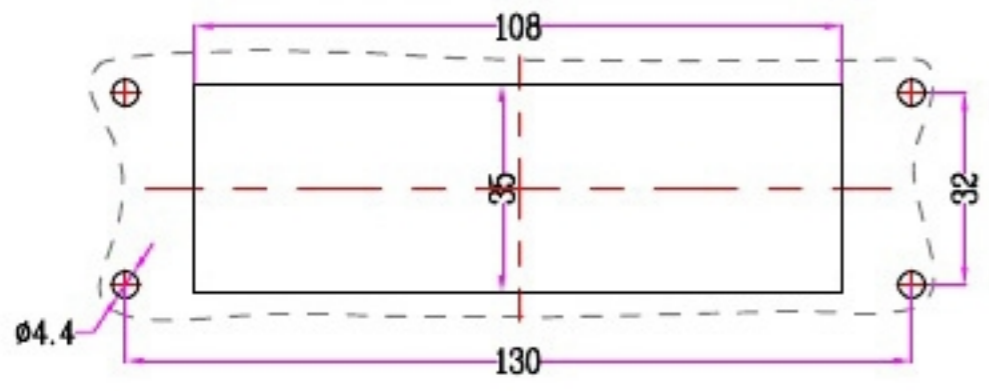

1	2	3	4	5
Identification	Type name	Part number	Thread(M/PG)	Lever type
Housings Bulkhead mounting With thermo-Plastic cover	HZW-HV24B-ST-4g-CV	91 504 024 102		Your Choice

REVISION DATA				
6	7	8		
SYM	ECN	DESCRIPTION	DATE	APPROVED

Bulkhead mounting  
Panel cut out

	SIGNATURE	DATE	Units	mm	 宁波欧科瑞连接器有限公司 NINGBO OKERUI CONNECTOR CO.,LTD.		
DRAW			Size	A4			
DESIGN			Scale		TYPE NAME	HZW-HV24B-ST-4g-CV	
CHECK			Sheet	1/1	Part number	91 504 024 102	REV
APPROVE			Proj.		File path	OKR. 24V. H24VL	A0