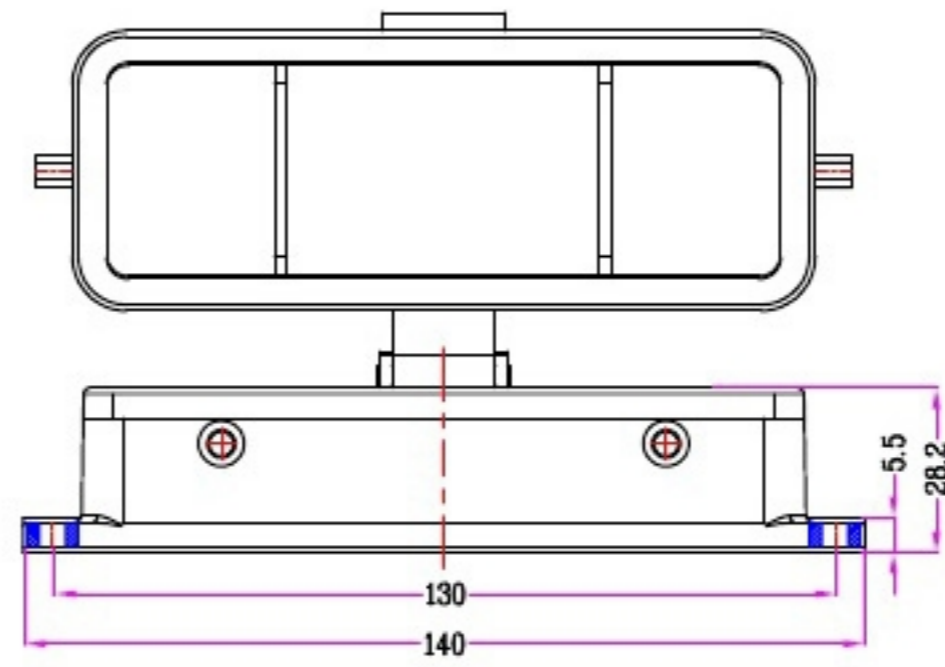

1	2	3	4	5
Identification	Type name	Part number	Thread(M/PG)	Lever type
Housings Bulkhead mounting With thermo-Plastic cover	HZW-HV24B-ST-4g-CV	91 504 024 102		Your Choice

REVISION DATA				
6	7	8		
SYM	ECN	DESCRIPTION	DATE	APPROVED

Bulkhead mounting  
Panel cut out

	SIGNATURE	DATE	Units	mm	 宁波欧科瑞连接器有限公司 NINGBO OKERUI CONNECTOR CO.,LTD.		
DRAW			Size	A4			
DESIGN			Scale		TYPE NAME	HZW-HV24B-ST-4g-CV	
CHECK			Sheet	1/1	Part number	91 504 024 102	REV
APPROVE			Proj.		File path	OKR. 24V. H24VL	A0