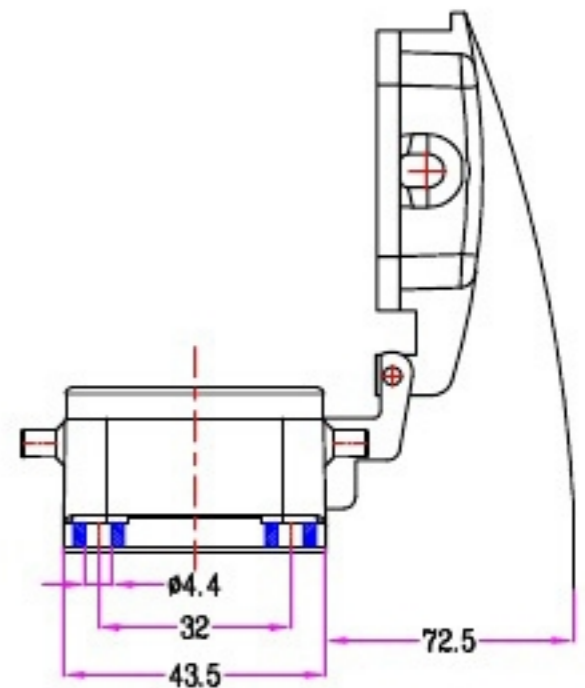

1	2	3	4	5
Identification	Type name	Part number	Thread(M/PG)	Lever type
Housings Bulkhead mounting With thermo-Plastic cover	HZW-HV24B-ST-4g-CV	91 504 024 102		Your Choice

REVISION DATA				
6	7	8		
SYM	ECN	DESCRIPTION	DATE	APPROVED

Bulkhead mounting  
Panel cut out

	SIGNATURE	DATE	Units	mm	 宁波欧科瑞连接器有限公司 NINGBO OKERUI CONNECTOR CO.,LTD.		
DRAW			Size	A4			
DESIGN			Scale		TYPE NAME	HZW-HV24B-ST-4g-CV	
CHECK			Sheet	1/1	Part number	91 504 024 102	REV
APPROVE			Proj.		File path	OKR. 24V. H24VL	A0