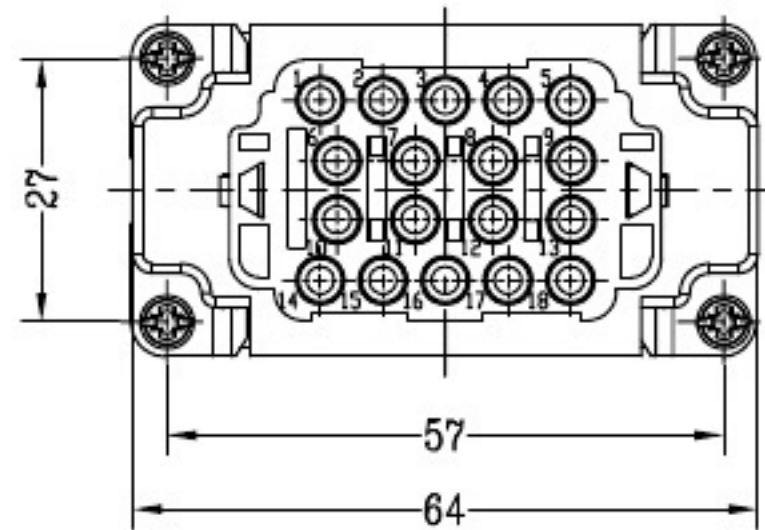

| REVISION DATA | | | | |
|---------------|-----|-------------|------|----------|
| SYM | ECN | DESCRIPTION | DATE | APPROVED |
| | | | | |
| | | | | |

| | | | | | | |
|---------|-----------|------|-------|---|---|---------------------------|
| | SIGNATURE | DATE | Units | mm |  宁波欧科瑞连接器有限公司 NINGBO OKERUI CONNECTOR CO.,LTD. | |
| DRAW | | | Size | A4 | PART NAME HZW-HEE-018-FC | |
| DESIGN | | | Scale | 1:1 | Drawing NO. | 61 266 018 112 REV |
| CHECK | | | Sheet | 1/1 | File path | OKR.EEP.018FC A0 |
| APPROVE | | | Proj. |  | | |