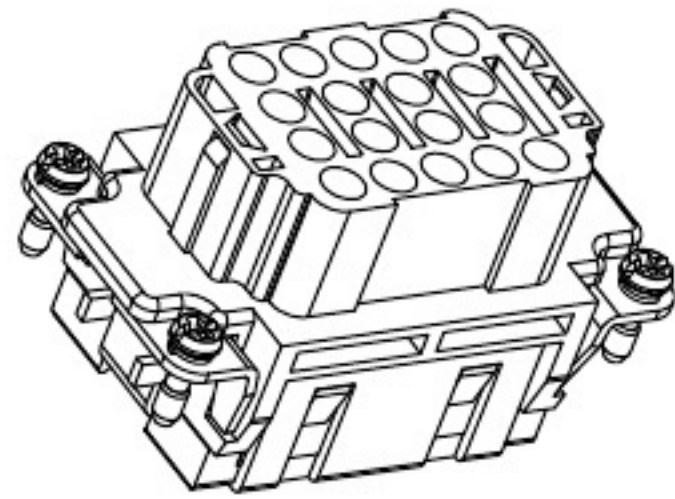

| REVISION DATA | | | | |
|---------------|-----|-------------|------|----------|
| SYM | ECN | DESCRIPTION | DATE | APPROVED |
| | | | | |
| | | | | |

| | | | | | | |
|---------|-----------|------|-------|---|---|---------------------------|
| | SIGNATURE | DATE | Units | mm |  宁波欧科瑞连接器有限公司 NINGBO OKERUI CONNECTOR CO.,LTD. | |
| DRAW | | | Size | A4 | PART NAME HZW-HEE-018-FC | |
| DESIGN | | | Scale | 1:1 | Drawing NO. | 61 266 018 112 REV |
| CHECK | | | Sheet | 1/1 | File path | OKR.EEP.018FC A0 |
| APPROVE | | | Proj. |  | | |