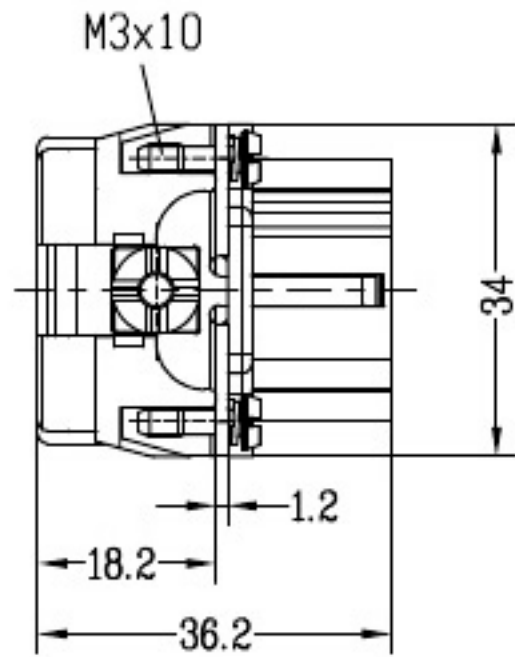

| REVISION DATA | | | | |
|---------------|-----|-------------|------|----------|
| SYM | ECN | DESCRIPTION | DATE | APPROVED |
| | | | | |
| | | | | |

| | | | | | | |
|---------|-----------|------|-------|---|---|---------------------------|
| | SIGNATURE | DATE | Units | mm |  宁波欧科瑞连接器有限公司 NINGBO OKERUI CONNECTOR CO.,LTD. | |
| DRAW | | | Size | A4 | PART NAME HZW-HEE-018-FC | |
| DESIGN | | | Scale | 1:1 | Drawing NO. | 61 266 018 112 REV |
| CHECK | | | Sheet | 1/1 | File path | OKR.EEP.018FC A0 |
| APPROVE | | | Proj. |  | | |