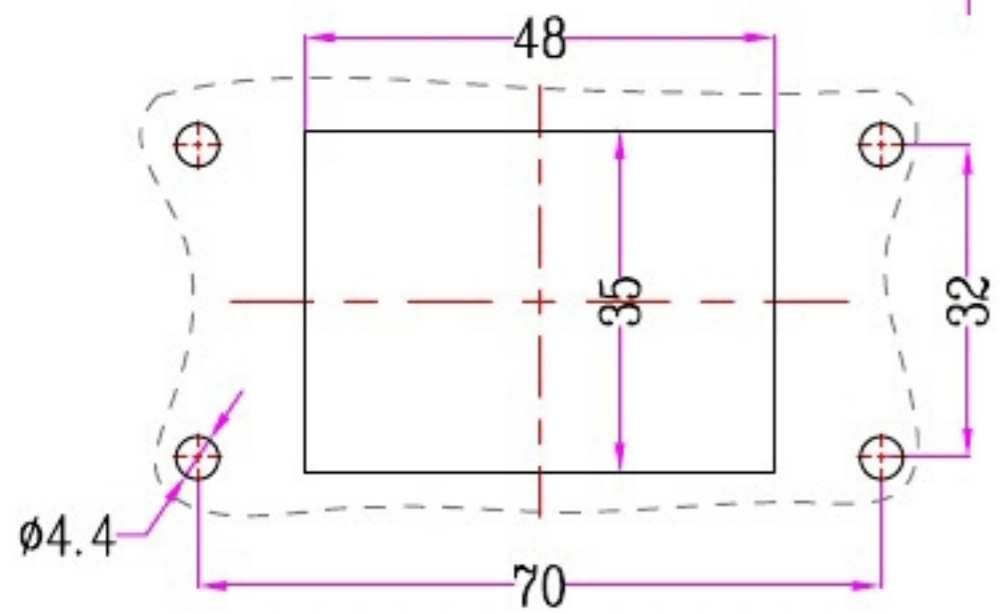

1	2	3	4	5
Identification	Type name	Part number	Thread(M/PG)	Lever type
Housings	HZW-H6B-ST-CV-1PL/R	81 301 006 202		Plastic and Metal
Bulkhead mounting With thermo-Plastic cover	HZW-H6B-ST-CV-1PL/M	81 301 006 202		Metal
Your Choice				

REVISION DATA				
SYM	ECN	DESCRIPTION	DATE	APPROVED

Bulkhead mounting
Panel cut out

	SIGNATURE	DATE	Units	mm	 宁波欧科瑞连接器有限公司 NINGBO OKERUI CONNECTOR CO.,LTD.		
DRAW			Size	A4			
DESIGN			Scale		TYPE NAME	HZW-H6B-ST-CV-1PL/RM	
CHECK			Sheet	1/1	Part number	81 301 006 202	REV
APPROVE			Proj.		File path	OKR.06B.H06BL	A0