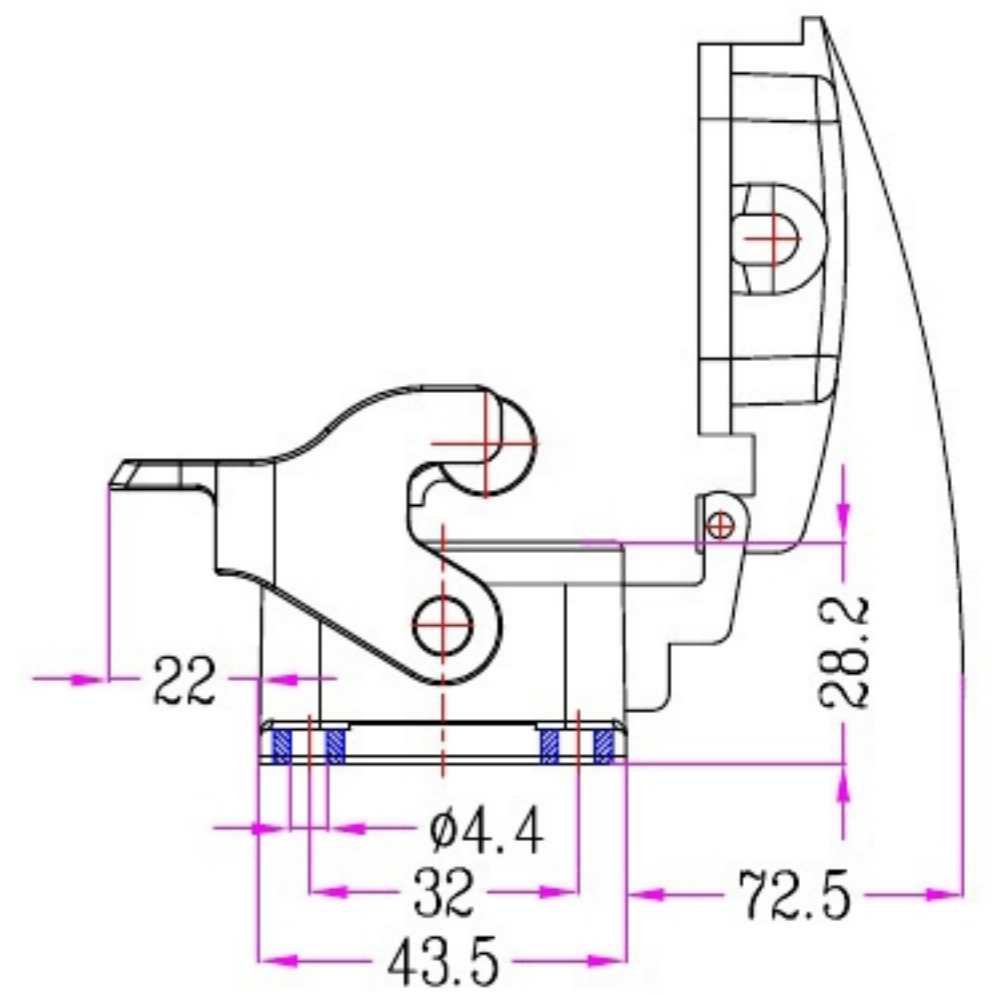

1	2	3	4	5
Identification	Type name	Part number	Thread(M/PG)	Lever type
Housings	HZW-H6B-ST-CV-1PL/R	81 301 006 202		Plastic and Metal
Bulkhead mounting With thermo-Plastic cover	HZW-H6B-ST-CV-1PL/M	81 301 006 202		Metal
Your Choice				

REVISION DATA				
SYM	ECN	DESCRIPTION	DATE	APPROVED

Bulkhead mounting
Panel cut out

	SIGNATURE	DATE	Units	mm	 宁波欧科瑞连接器有限公司 NINGBO OKERUI CONNECTOR CO.,LTD.		
DRAW			Size	A4			
DESIGN			Scale		TYPE NAME	HZW-H6B-ST-CV-1PL/RM	
CHECK			Sheet	1/1	Part number	81 301 006 202	REV
APPROVE			Proj.		File path	OKR.06B.H06BL	A0