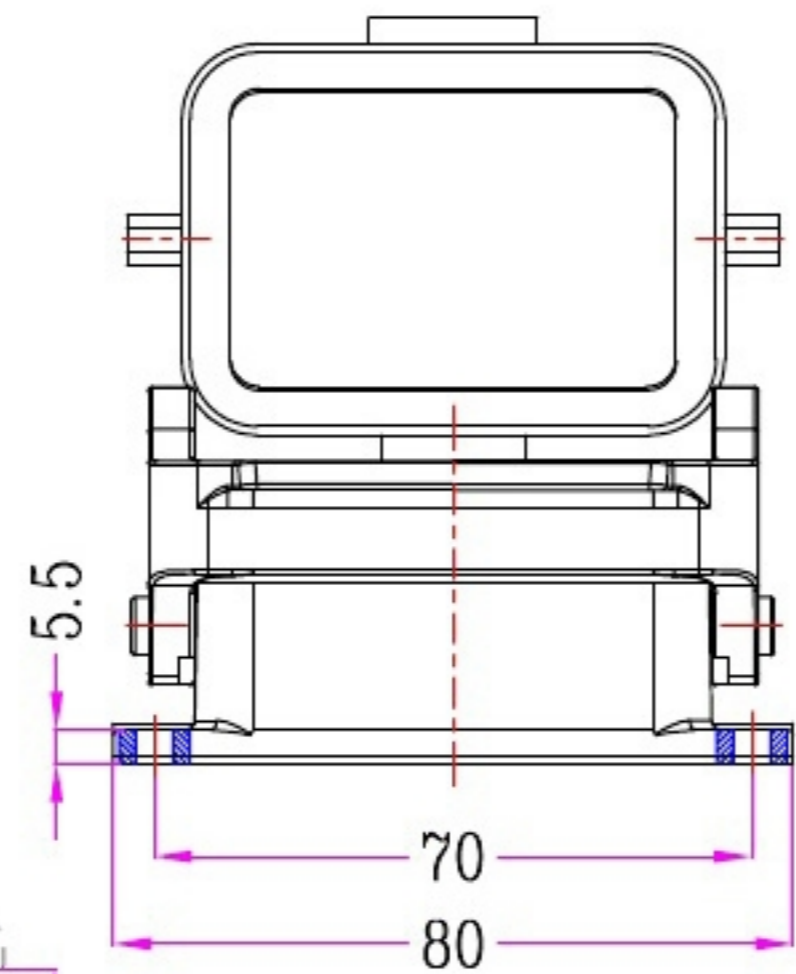

1	2	3	4	5
Identification	Type name	Part number	Thread(M/PG)	Lever type
Housings	HZW-H6B-ST-CV-1PL/R	81 301 006 202		Plastic and Metal
Bulkhead mounting With thermo-Plastic cover	HZW-H6B-ST-CV-1PL/M	81 301 006 202		Metal
Your Choice				

REVISION DATA				
SYM	ECN	DESCRIPTION	DATE	APPROVED

Bulkhead mounting
Panel cut out

	SIGNATURE	DATE	Units	mm	 宁波欧科瑞连接器有限公司 NINGBO OKERUI CONNECTOR CO.,LTD.		
DRAW			Size	A4			
DESIGN			Scale		TYPE NAME	HZW-H6B-ST-CV-1PL/RM	
CHECK			Sheet	1/1	Part number	81 301 006 202	REV
APPROVE			Proj.		File path	OKR.06B.H06BL	A0