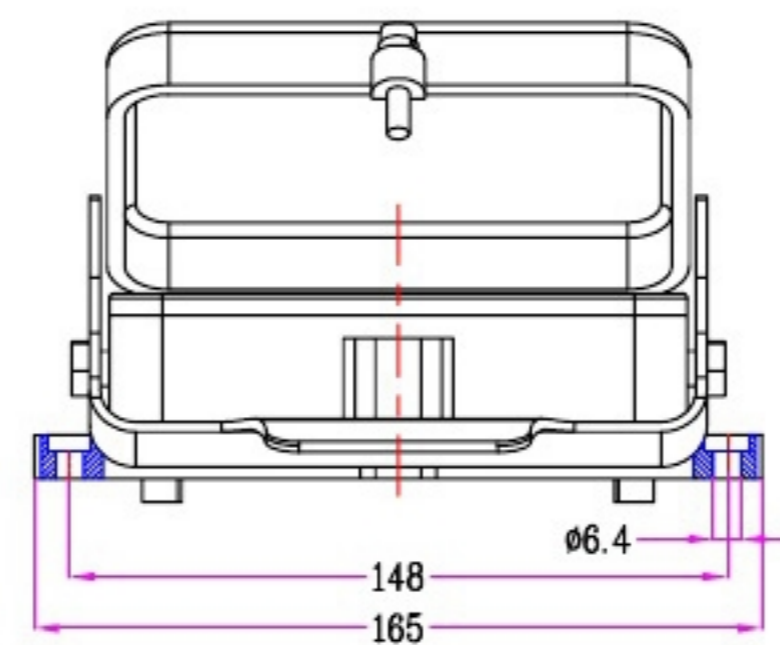

1	2	3	4	5
Identification	Type name	Part number	Thread(M/PG)	Lever type
Housings Bulkhead mounting With thermo-Plastic cover	HZW-H48B-ST-CV-1PL	81 326 048 001		Metal
				Your Choice

REVISION DATA				
SYM	ECN	DESCRIPTION	DATE	APPROVED

Bulkhead mounting
Panel cut out

	SIGNATURE	DATE	Units	mm	 宁波欧科瑞连接器有限公司 NINGBO OKERUI CONNECTOR CO.,LTD.		
DRAW			Size	A4			
DESIGN			Scale		TYPE NAME	HZW-H48B-ST-CV-1PL	
CHECK			Sheet	1/1	Part number	81 326 048 001	REV
APPROVE			Proj.		File path	OKR.48B.H48BL	A0