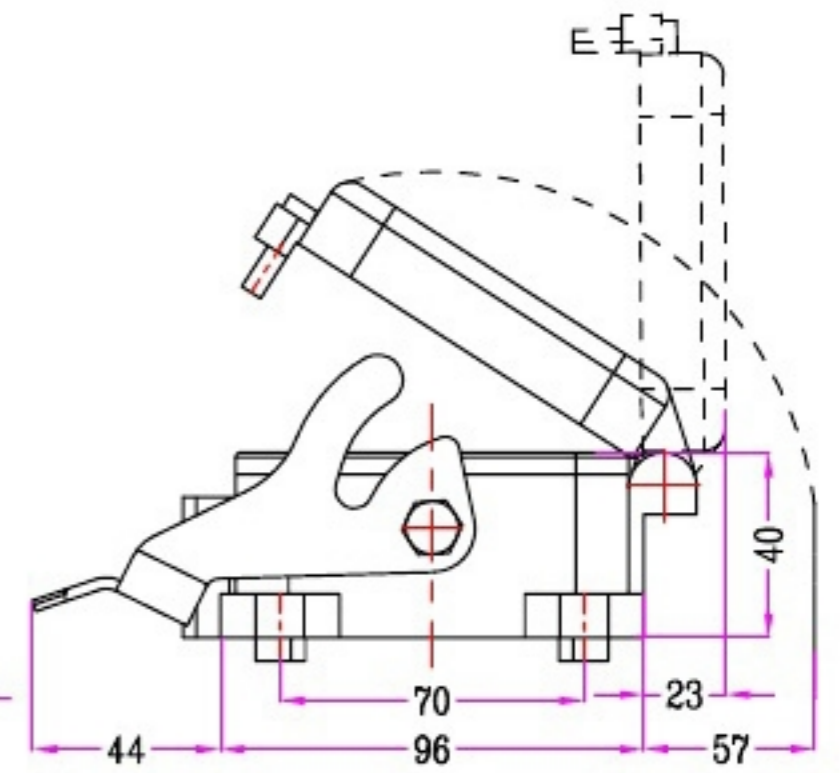

1	2	3	4	5
Identification	Type name	Part number	Thread(M/PG)	Lever type
Housings Bulkhead mounting With thermo-Plastic cover	HZW-H48B-ST-CV-1PL	81 326 048 001		Metal
				Your Choice

REVISION DATA				
SYM	ECN	DESCRIPTION	DATE	APPROVED

Bulkhead mounting
Panel cut out

	SIGNATURE	DATE	Units	mm	 宁波欧科瑞连接器有限公司 NINGBO OKERUI CONNECTOR CO.,LTD.		
DRAW			Size	A4			
DESIGN			Scale		TYPE NAME	HZW-H48B-ST-CV-1PL	
CHECK			Sheet	1/1	Part number	81 326 048 001	REV
APPROVE			Proj.		File path	OKR.48B.H48BL	A0