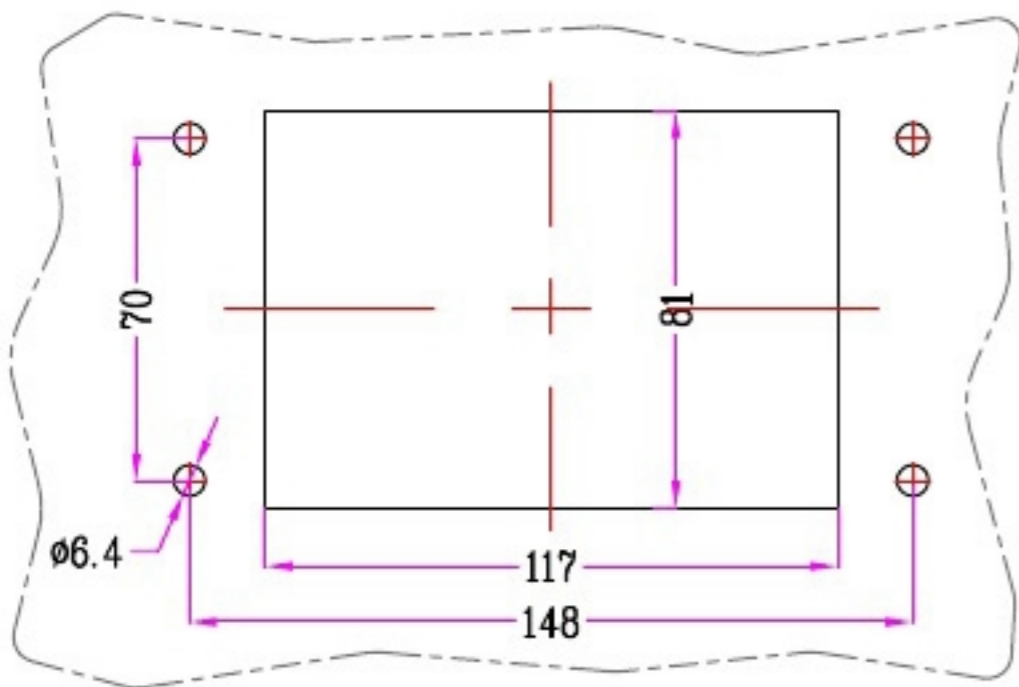

1	2	3	4	5
Identification	Type name	Part number	Thread(M/PG)	Lever type
Housings Bulkhead mounting With thermo-Plastic cover	HZW-H48B-ST-CV-1PL	81 326 048 001		Metal
				Your Choice

REVISION DATA				
SYM	ECN	DESCRIPTION	DATE	APPROVED

Bulkhead mounting
Panel cut out

	SIGNATURE	DATE	Units	mm	 宁波欧科瑞连接器有限公司 NINGBO OKERUI CONNECTOR CO.,LTD.		
DRAW			Size	A4			
DESIGN			Scale		TYPE NAME	HZW-H48B-ST-CV-1PL	
CHECK			Sheet	1/1	Part number	81 326 048 001	REV
APPROVE			Proj.		File path	OKR.48B.H48BL	A0