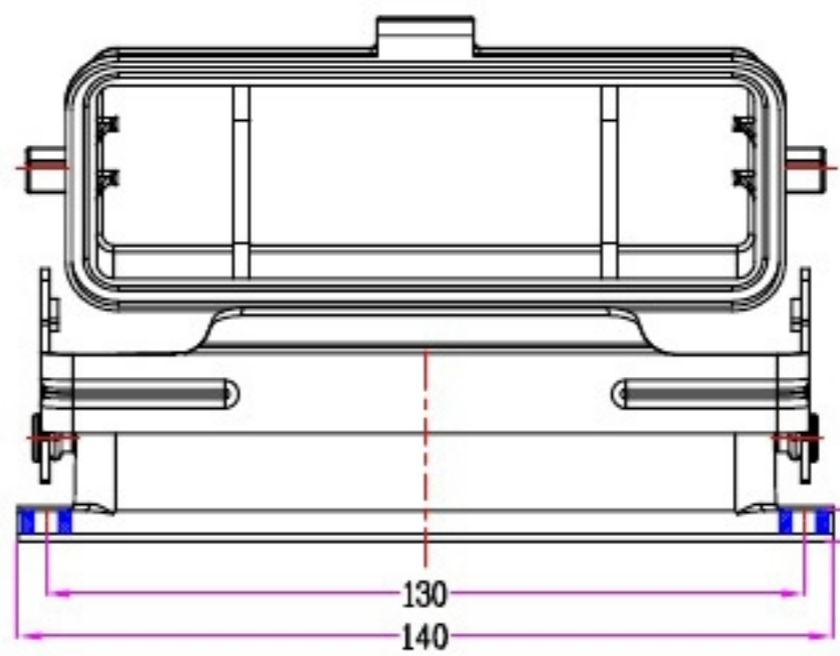

1	2	3	4	5
Identification	Type name	Part number	Thread(M/PG)	Lever type
Housings Bulkhead mounting With thermo-Plastic cover	HZW-H24B-ST-CV-1PL	81 304 024 202		Metal
				Your Choice

REVISION DATA				
SYM	ECN	DESCRIPTION	DATE	APPROVED

Bulkhead mounting  
Panel cut out

	SIGNATURE	DATE	Units	mm	 宁波欧科瑞连接器有限公司 NINGBO OKERUI CONNECTOR CO.,LTD.		
DRAW			Size	A4			
DESIGN			Scale		TYPE NAME	HZW-H24B-ST-CV-1PL	
CHECK			Sheet	1/1	Part number	81 304 024 202	REV
APPROVE			Proj.		File path	OKR. 24B. H24BL	A0