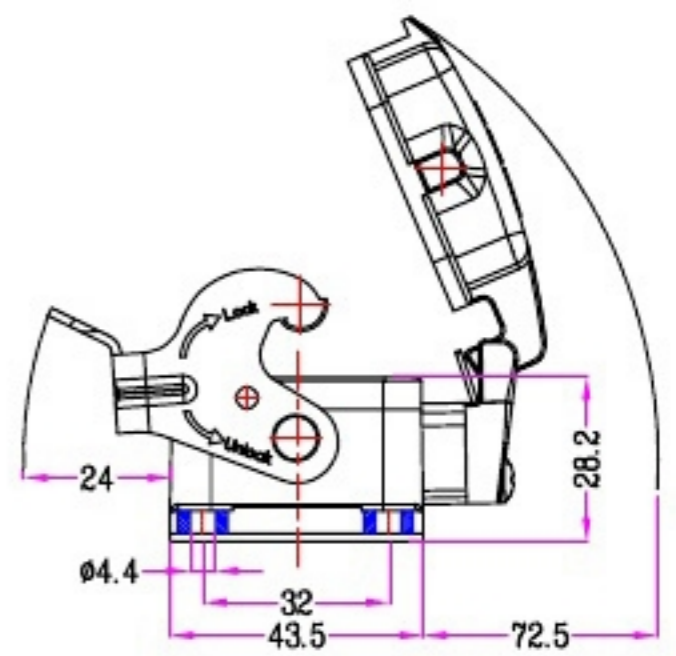

1	2	3	4	5
Identification	Type name	Part number	Thread(M/PG)	Lever type
Housings Bulkhead mounting With thermo-Plastic cover	HZW-H24B-ST-CV-1PL	81 304 024 202		Metal
				Your Choice

REVISION DATA				
SYM	ECN	DESCRIPTION	DATE	APPROVED

Bulkhead mounting  
Panel cut out

	SIGNATURE	DATE	Units	mm	 宁波欧科瑞连接器有限公司 NINGBO OKERUI CONNECTOR CO.,LTD.		
DRAW			Size	A4			
DESIGN			Scale		TYPE NAME	HZW-H24B-ST-CV-1PL	
CHECK			Sheet	1/1	Part number	81 304 024 202	REV
APPROVE			Proj.		File path	OKR. 24B. H24BL	A0