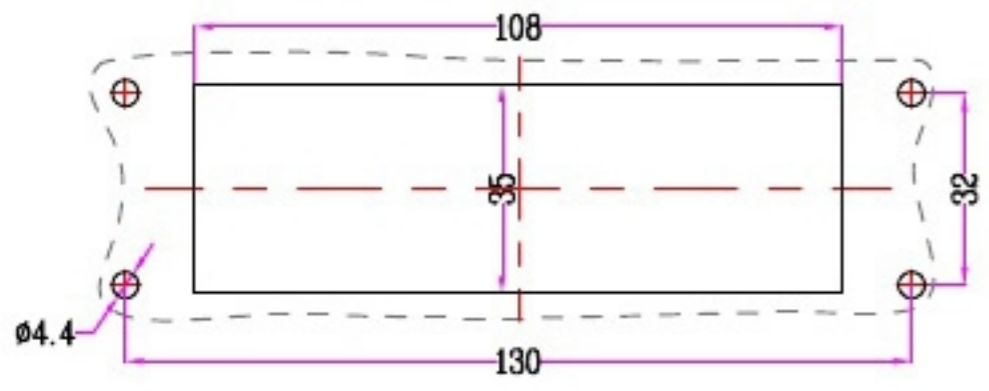

1	2	3	4	5
Identification	Type name	Part number	Thread(M/PG)	Lever type
Housings Bulkhead mounting With thermo-Plastic cover	HZW-H24B-ST-CV-1PL	81 304 024 202		Metal
				Your Choice

REVISION DATA				
SYM	ECN	DESCRIPTION	DATE	APPROVED

Bulkhead mounting  
Panel cut out

	SIGNATURE	DATE	Units	mm	 宁波欧科瑞连接器有限公司 NINGBO OKERUI CONNECTOR CO.,LTD.		
DRAW			Size	A4			
DESIGN			Scale		TYPE NAME	HZW-H24B-ST-CV-1PL	
CHECK			Sheet	1/1	Part number	81 304 024 202	REV
APPROVE			Proj.		File path	OKR. 24B. H24BL	A0