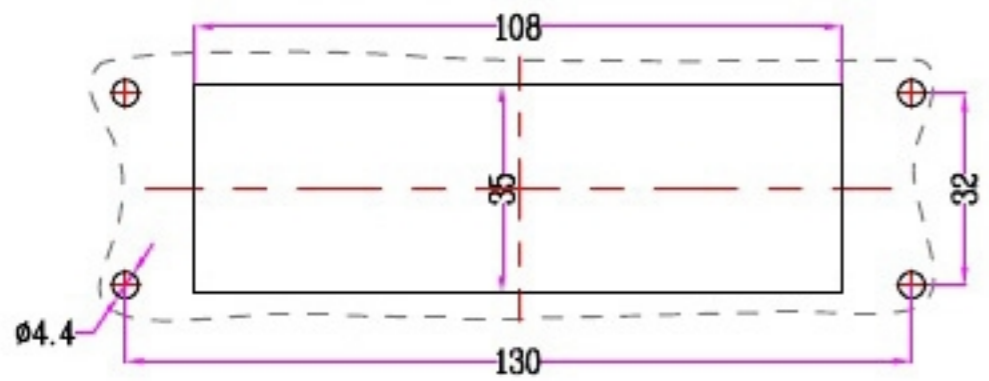

1	2	3	4	5
Identification	Type name	Part number	Thread(M/PG)	Lever type
Housings Bulkhead mounting With thermo-Plastic cover	HZW-H24B-ST-4g-CV	81 304 024 102		Your Choice

REVISION DATA				
SYM	ECN	DESCRIPTION	DATE	APPROVED

Bulkhead mounting
Panel cut out

	SIGNATURE	DATE	Units	mm	 宁波欧科瑞连接器有限公司 NINGBO OKERUI CONNECTOR CO.,LTD.	
			Size	A4		
			Scale		TYPE NAME	HZW-H24B-ST-4g-CV
			Sheet	1/1	Part number	81 304 024 102
			Proj.		File path	OKR. 24B. H24BL
					REV	A0