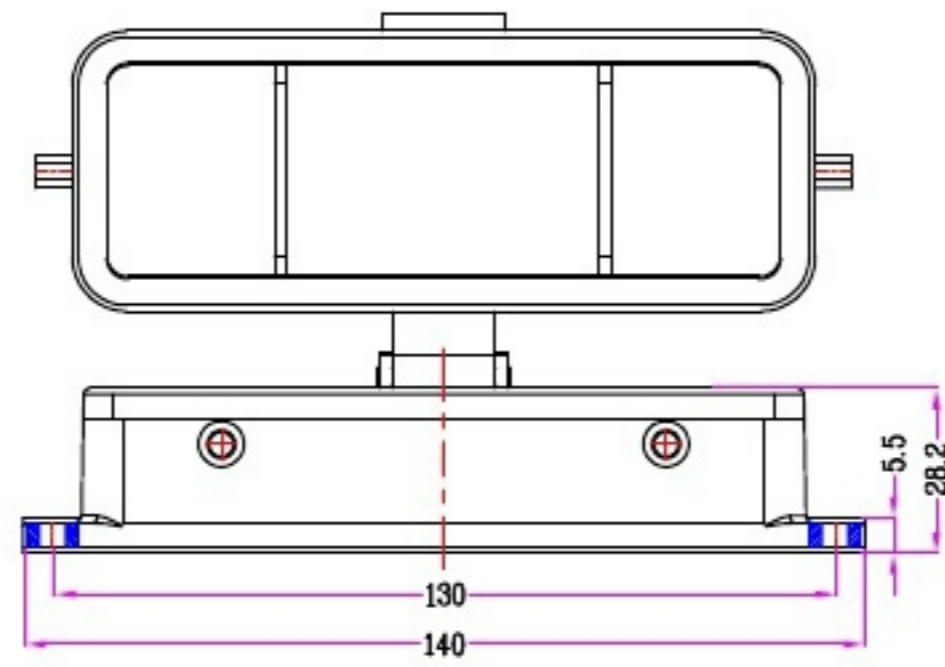

1	2	3	4	5
Identification	Type name	Part number	Thread(M/PG)	Lever type
Housings Bulkhead mounting With thermo-Plastic cover	HZW-H24B-ST-4g-CV	81 304 024 102		Your Choice

REVISION DATA				
SYM	ECN	DESCRIPTION	DATE	APPROVED

Bulkhead mounting
Panel cut out

	SIGNATURE	DATE	Units	mm	 宁波欧科瑞连接器有限公司 NINGBO OKERUI CONNECTOR CO.,LTD.	
			Size	A4		
			Scale		TYPE NAME	HZW-H24B-ST-4g-CV
			Sheet	1/1	Part number	81 304 024 102
			Proj.		File path	OKR. 24B. H24BL
					REV	A0