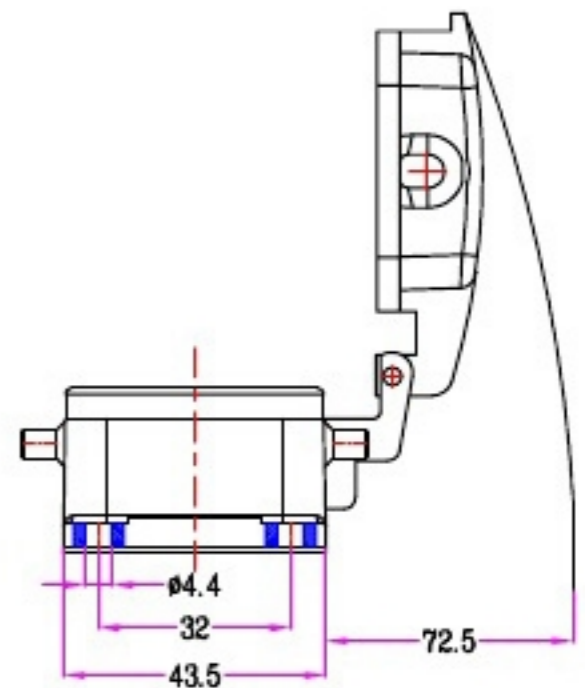

1	2	3	4	5
Identification	Type name	Part number	Thread(M/PG)	Lever type
Housings Bulkhead mounting With thermo-Plastic cover	HZW-H24B-ST-4g-CV	81 304 024 102		Your Choice

REVISION DATA				
SYM	ECN	DESCRIPTION	DATE	APPROVED

Bulkhead mounting
Panel cut out

	SIGNATURE	DATE	Units	mm	 宁波欧科瑞连接器有限公司 NINGBO OKERUI CONNECTOR CO.,LTD.	
			Size	A4		
			Scale		TYPE NAME	HZW-H24B-ST-4g-CV
			Sheet	1/1	Part number	81 304 024 102
			Proj.		File path	OKR. 24B. H24BL
					REV	A0